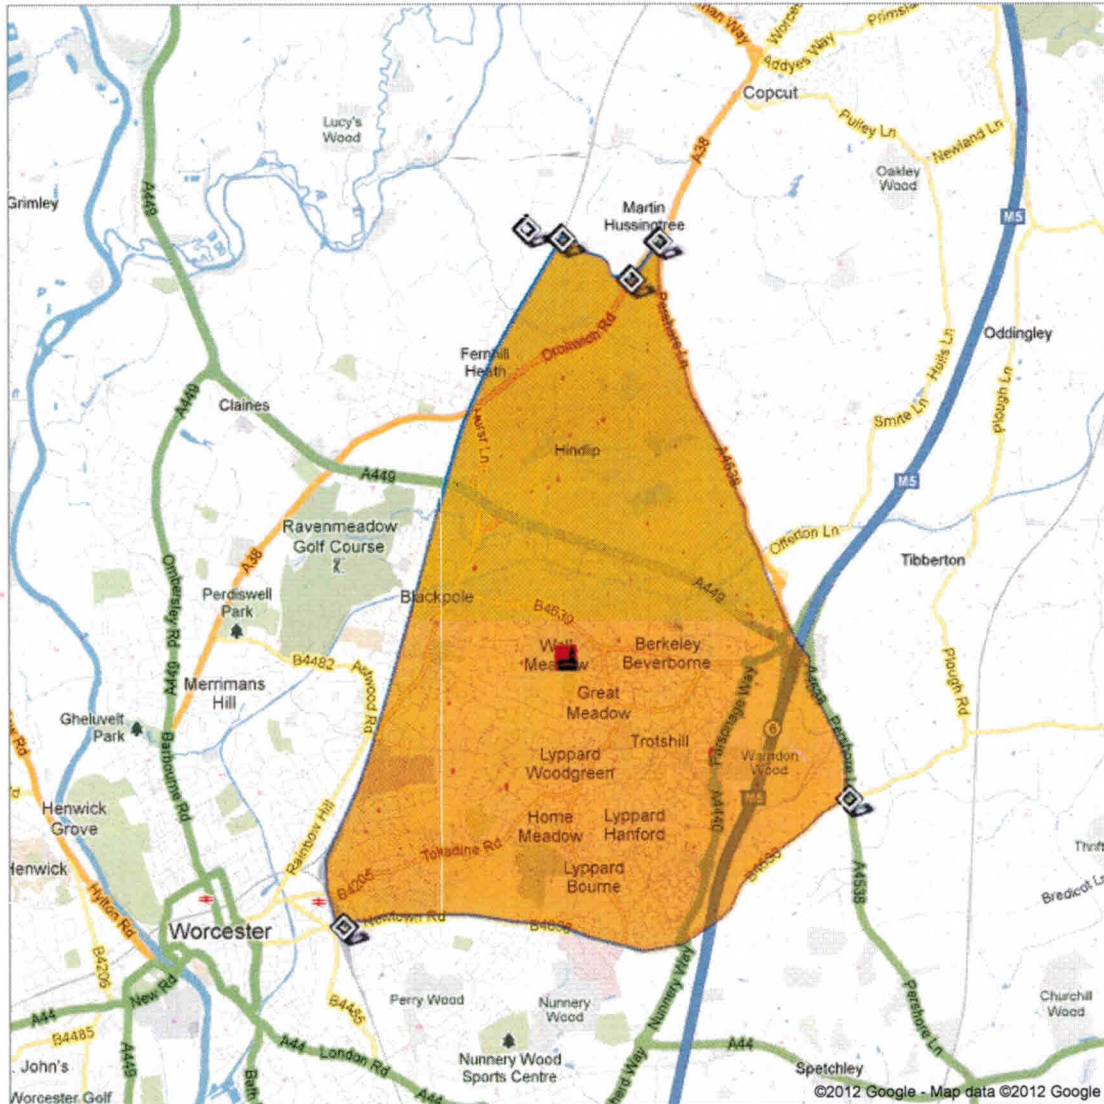

Baptised Catholics living in the Parish come before others for admission even if they have a sibling in school.

Displaying content from dl.dropbox.com

The content displayed below and overlaid onto this map is provided by a third party, and Google is not responsible for it. Information you enter below may become available to the third party.

Worcester, St Joseph.kmz

- Worcester, St Joseph
- +St Joseph, Worcester

Warndon0

Starting in the north at the junction of the Ladywood/Martin Hussingtree Road wi

Warndon01

1. South along the RAILWAY LINE to the Ronkswood Road near Shrub Hill Station;

Warndon02

2. East along the RONKSWOOD ROAD and continuing along the TIBBERTON ROAD to the

Warndon03

3. North along the EVESHAM ROAD (B 4084) to the Worcester Road at Martin Hussing

Warndon04

4. South along the WORCESTER ROAD (A 38) to the Ladywood Road (neither side);

Warndon05

5. West along the LADYWOOD ROAD to the Railway Line (neither side).

St Joseph, Warndon

Starting in the north at the junction of the Ladywood/Martin Hussingtree Road wi